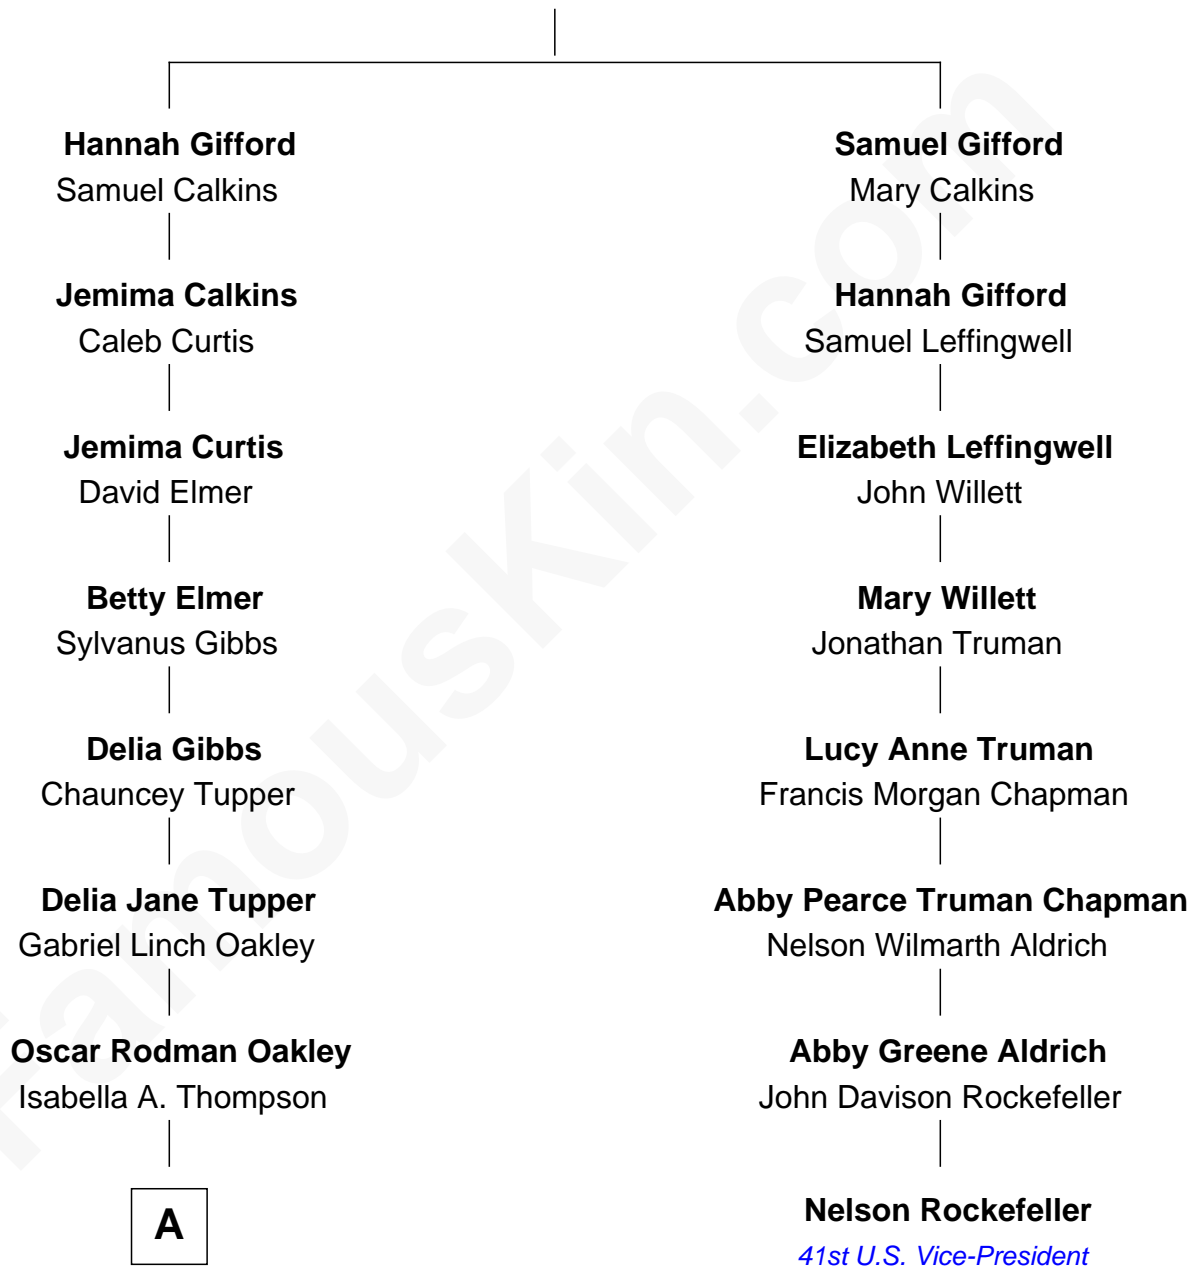

# FamousKin.com Relationship Chart of

**Bill Gates**

*Founder of Microsoft*

7th cousin 3 times removed of

**Nelson Rockefeller**

*41st U.S. Vice-President*

**Stephen Gifford**

Hannah Gore

**A**

—  
**Belle Oakley**

James W. Maxwell

—  
**James Willard Maxwell**

Adelle Thompson

—  
**Mary A. Maxwell**

William Henry Gates

—  
**Bill Gates**